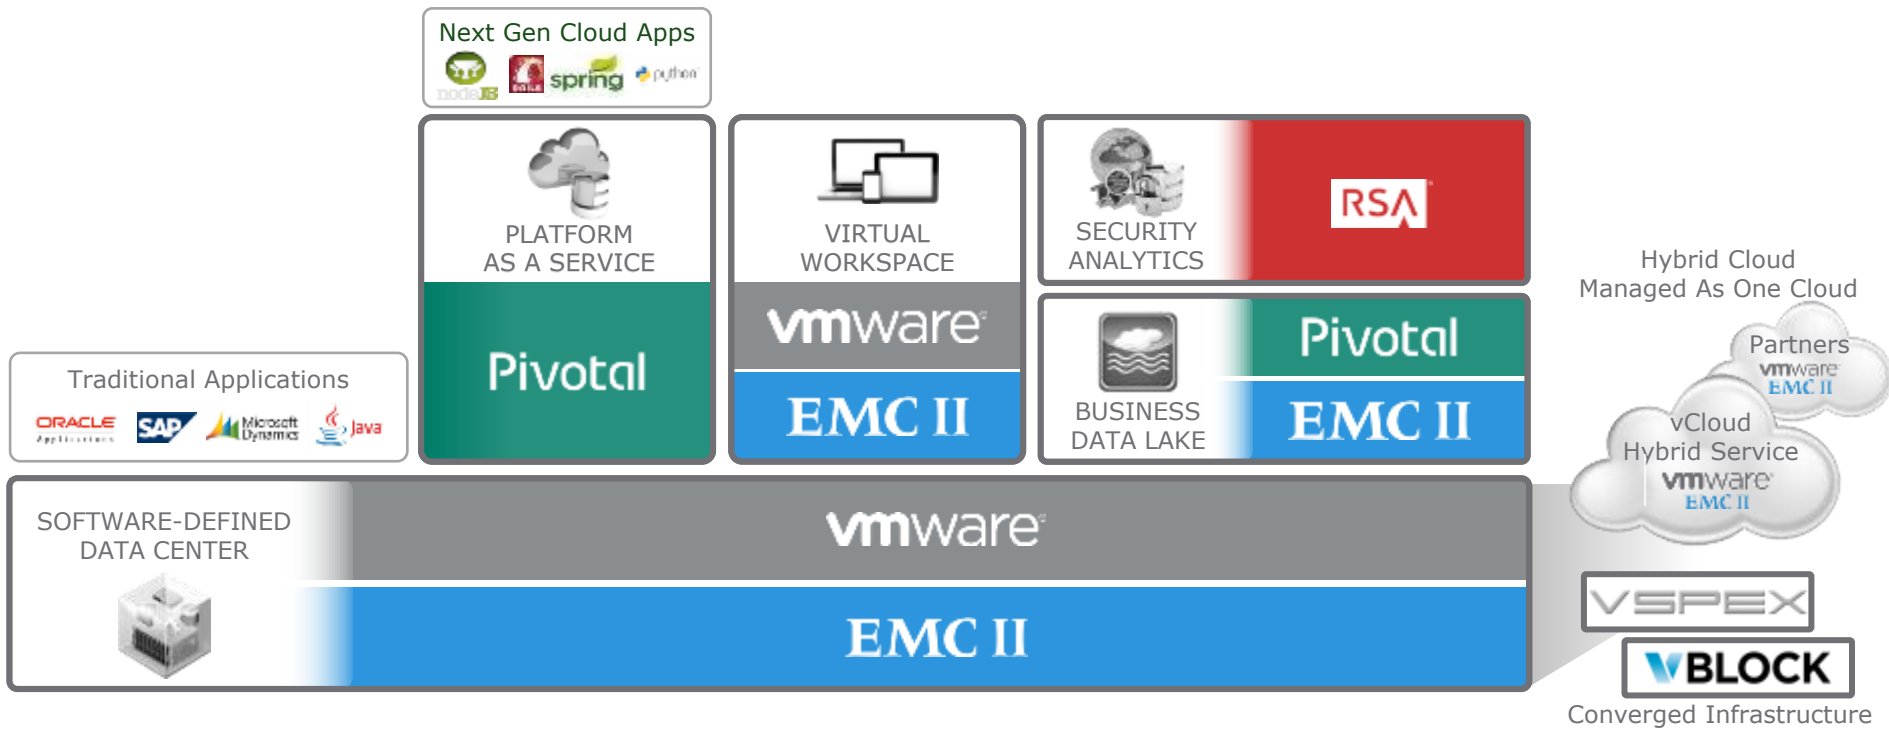

VIRTUAL WORKSPACE

Connect Users &
Data On Any
Device, Keeping
IT In Control

SECURITY ANALYTICS

Fast, Big Data
Analysis To Protect
Assets &
Information

BUSINESS DATA LAKE

Store, Manage &
Deliver Value From
Fast & Big Data Sets

Traditional Applications

SOFTWARE-DEFINED DATA CENTER

All Infrastructure Is Virtualized
And Delivered As A Service

Control Of This Data Center Is
Entirely Automated By Software

Hybrid Cloud
Managed As One Cloud

Converged Infrastructure

@FanizziM - @EMCItalia

EMC² Pivotal

vmware

Federation Solutions

5 Solutions Enabling The Software-Defined Enterprise

@FanizziM - @EMCItalia

EMC² Pivotal

vmware

The Hybrid / Federated Model

Strategy

Shared Vision, Aligned

Operating Model

Each Company Focused &
Free To Execute On Their Mission

Threats & Opportunities

Common View And
Coordinated Response To Customers